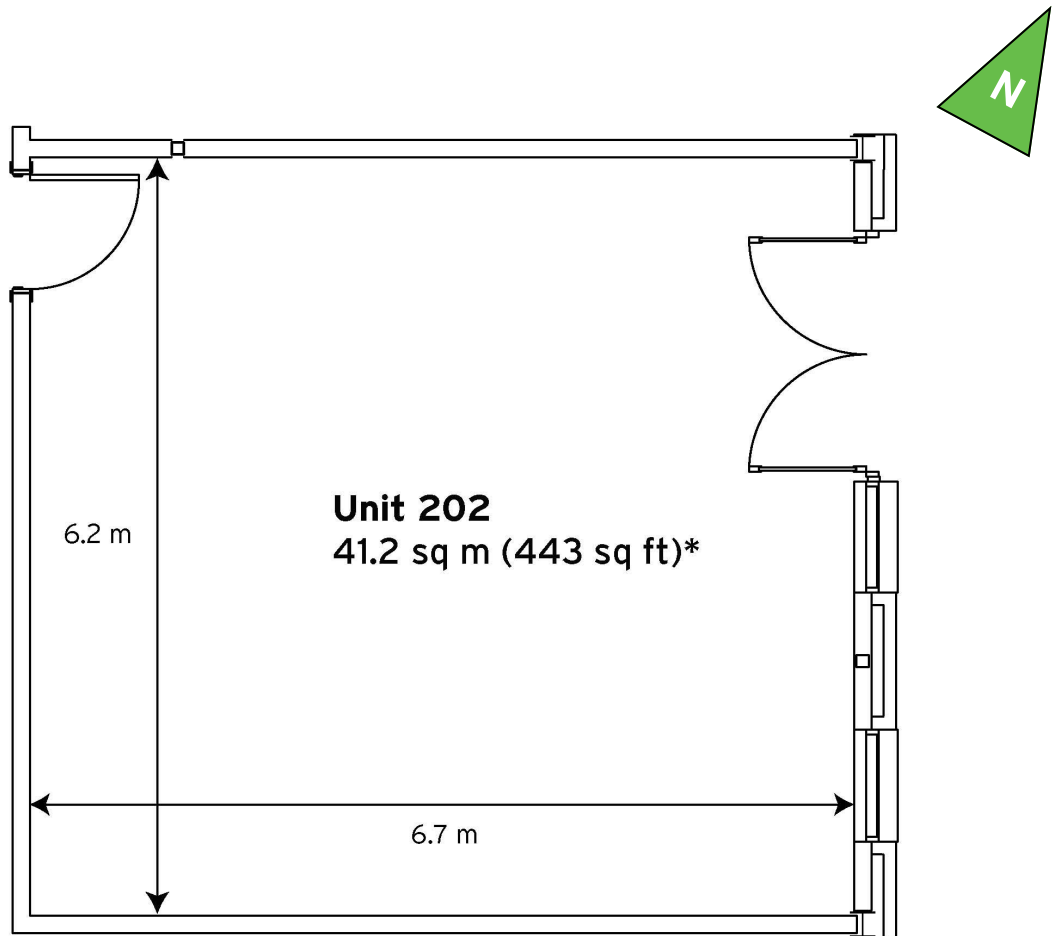

Milton Keynes Business Centre

Ground Floor—Unit 202
(41.2 m (443 sq ft)*)

Milton Keynes Business Centre
Foxhunter Drive
Linford Wood
Milton Keynes
Buckinghamshire
MK14 6GD
01908 698700

*Approximate Measurements

Not to scale

Space for growing businesses

www.capitalspace.co.uk

Milton Keynes Business Centre

Ground Floor—Unit 202
(41.2 m (443 sq ft)*

Ground Floor

First Floor

Reception Building