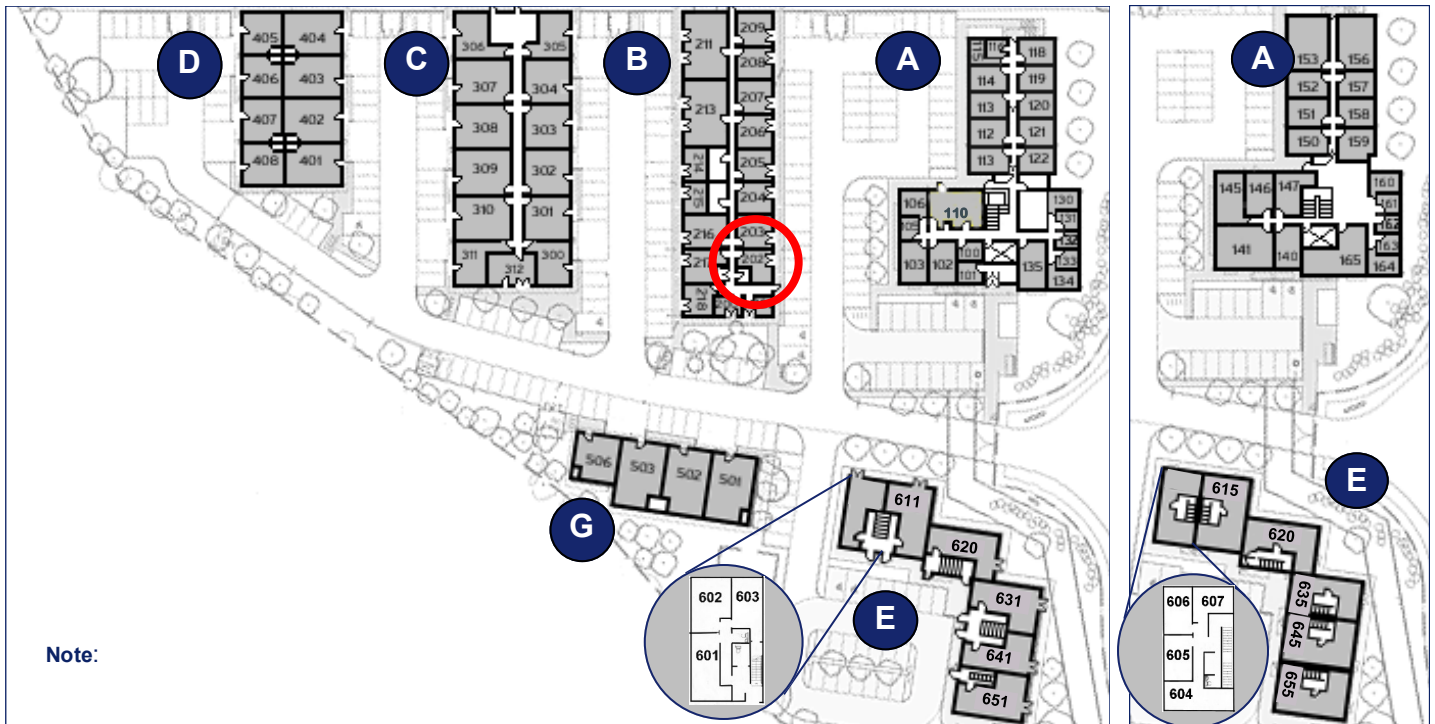

Not to scale

Space for growing businesses

www.capitalspace.co.uk

Milton Keynes Business Centre

Ground Floor—Unit 202
(41.2 m (443 sq ft)*

Ground Floor

First Floor

Reception Building